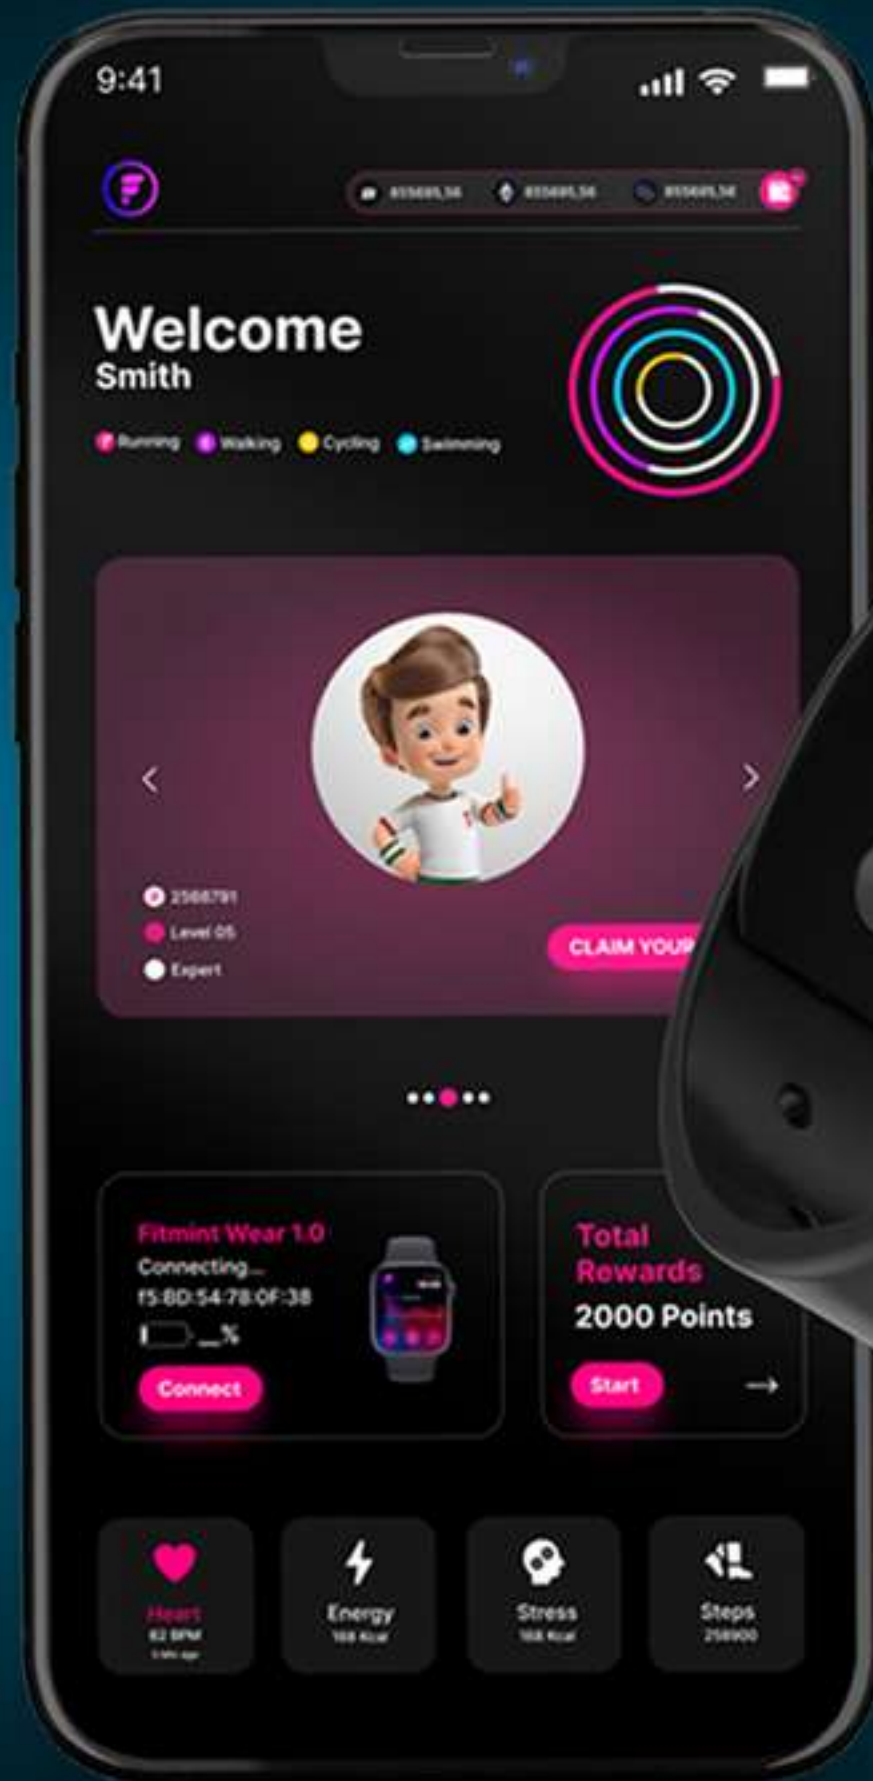

# FIRST EVER SMARTWATCH DAPP

WITH **NFT** GAMING & MOVE TO EARN

- PAIR & CONNECT
- CREATE YOUR WEB3 WALLET
- SELECT YOUR NFT AVATAR
- MOVE & EARN
- IN-APP NFT & HEALTH  
PRODUCT MARKETPLACE

## PAIR WITH FITMINT WEAR DAPP

Download on the  
App Store

GET IT ON  
Google Play

POWERED BY  
**polygon**  
MATIC NETWORK

# MINT YOUR NFT FITNESS AVATAR

**Running Boy** 10  
Beginner EPILLO

Endurance   
Strength   
Luck 

Buy

**Baseball Girl** 50  
Intermediate EPILLO

Endurance   
Strength   
Luck 

Buy

**Ice-Hockey Boy** 250  
Expert EPILLO