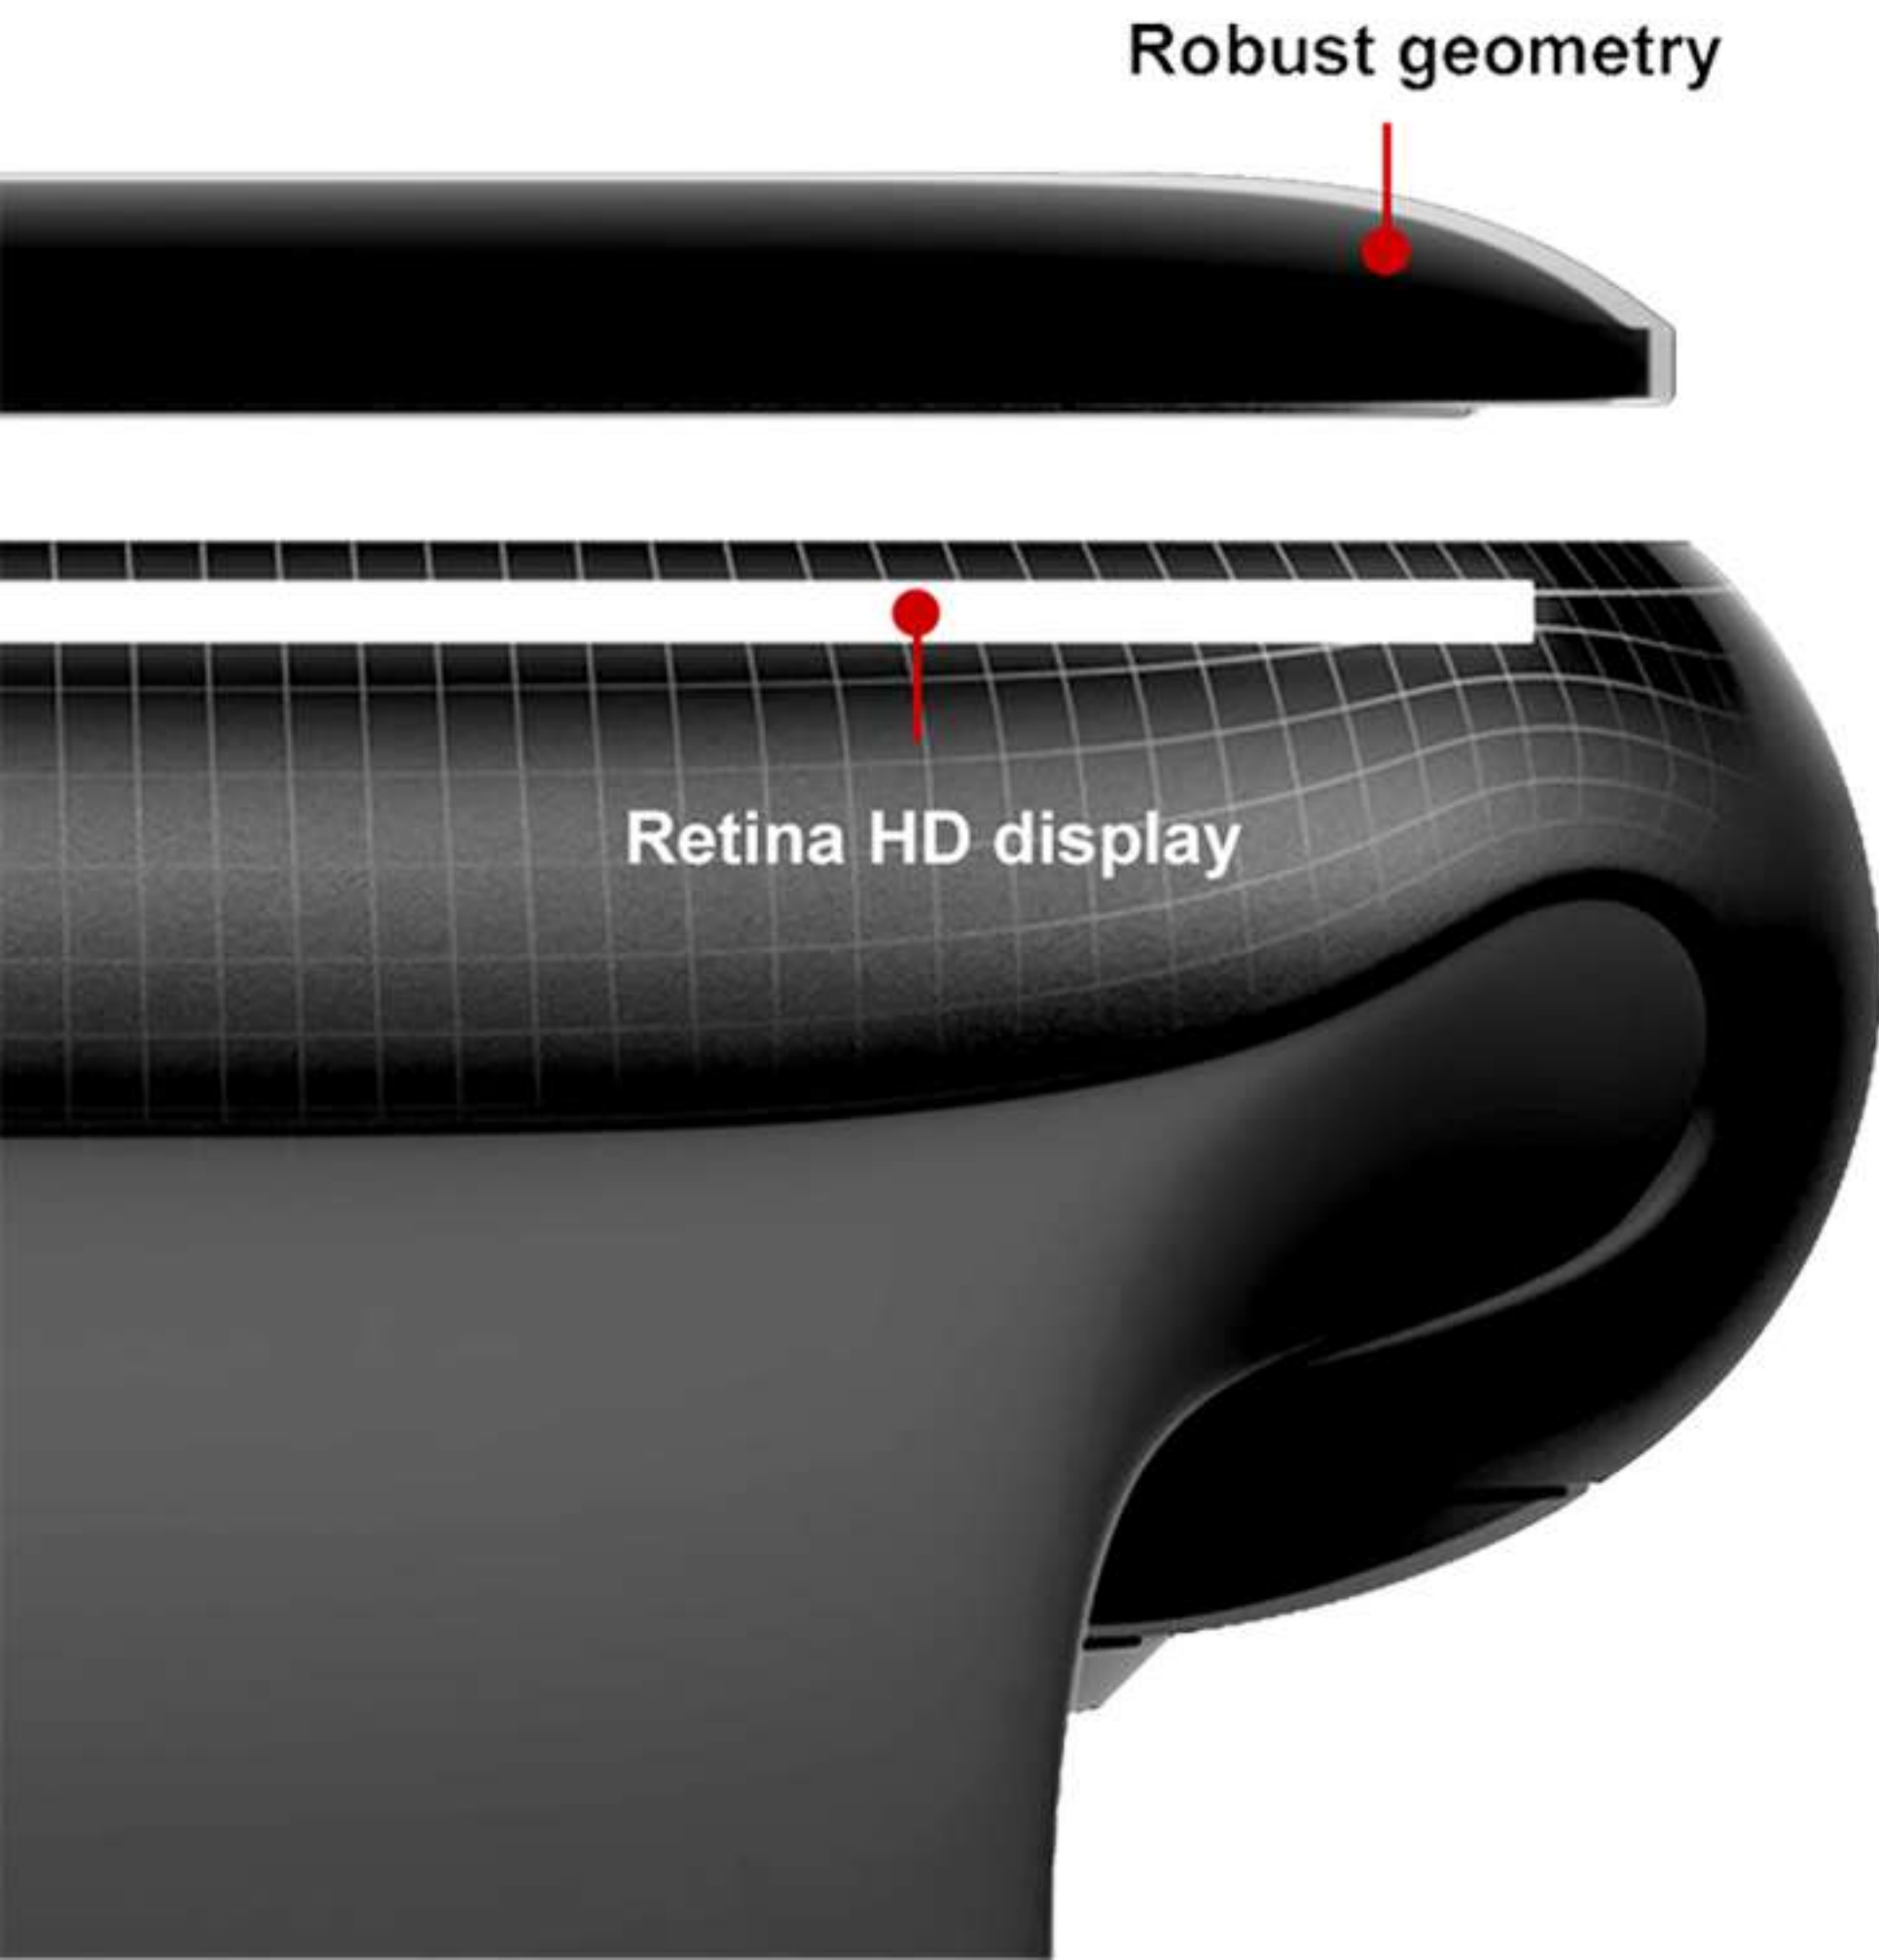

# EXPLORE NEW DEPTHS

IP68 WATERPROOF

RATED IP68 FOR SPLASH,  
WATER AND DUST RESISTANCE.

# YOUR NEXT-LEVEL FITNESS PARTNER

GET THE MOTIVATION TO BE CONSISTENT TOWARDS A HEALTHY LIFESTYLE AND TRACK YOUR WORKOUT METRICS MORE PRECISELY THAN EVER. FITMINT WEAR PRO COMES WITH 12 SPORTS MODE TO TRACK YOUR EVERY MOVE.

# ARTISAN AESTHETICS

STURDY GEOMETRIC STRUCTURE. THE TABLE MIRROR ADOPTS A NEW DESIGN WITH A FLAT BOTTOM SURFACE, THIS SHAPE IS STRONGER AND MORE DURABLE AGAINST CRACKING.

THE TOUCH SENSOR IS INTEGRATED ON THE DISPLAY PANEL AND INTEGRATED INTO ONE. THIS MAKES THE THICKNESS OF THE DISPLAY THINNER AND THE BEZEL NARROWS.